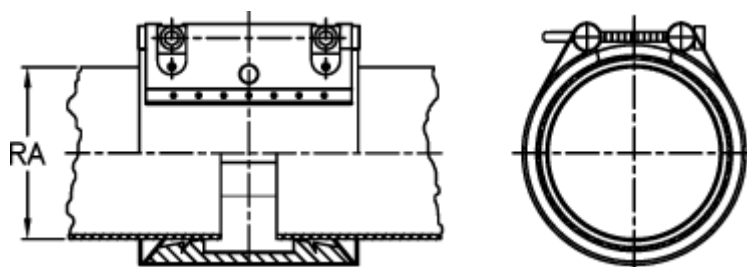

Data Sheet

Article number: 025748600182

Description: Norma Connect pipe coupling
GRIP E W5 Ø=182,0 NBR, 10 bar

Measures

Note = Kontakt os for yderligere informationer.

RA = 182